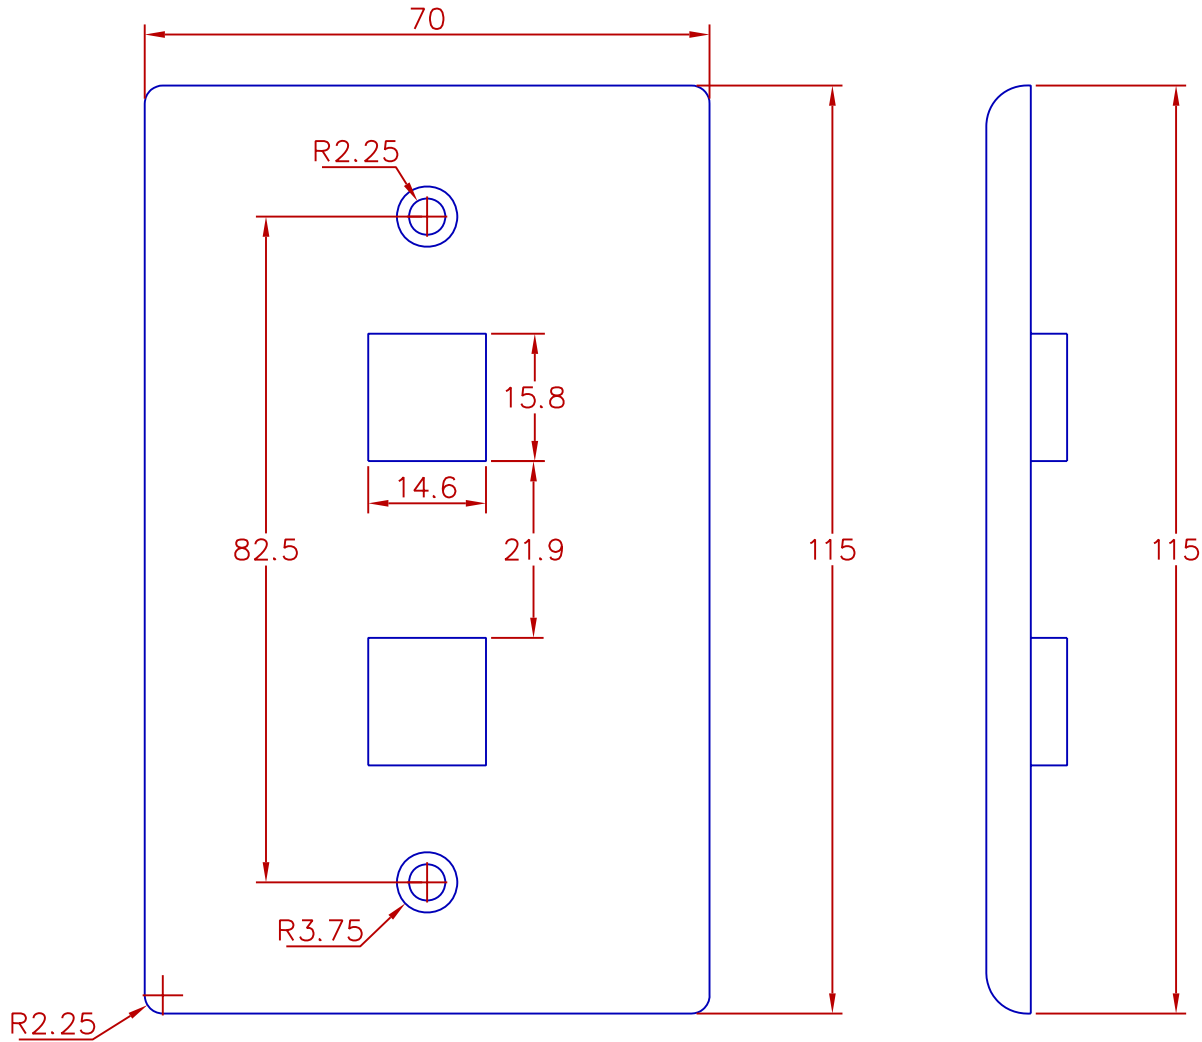

FACE PLATES

DIMENSIONS: m/m

MATERIALS:

Housing : Fireproof ABS UL94V0

Color: White / Ivory

	DSGN		10.MAY.97	ITEM NO:
	UNIT	CHK		FP_-2
SCALE	APPR			
DRAW NO:	Lex Tec Inc. 905-475-9979 www.lextec.com			