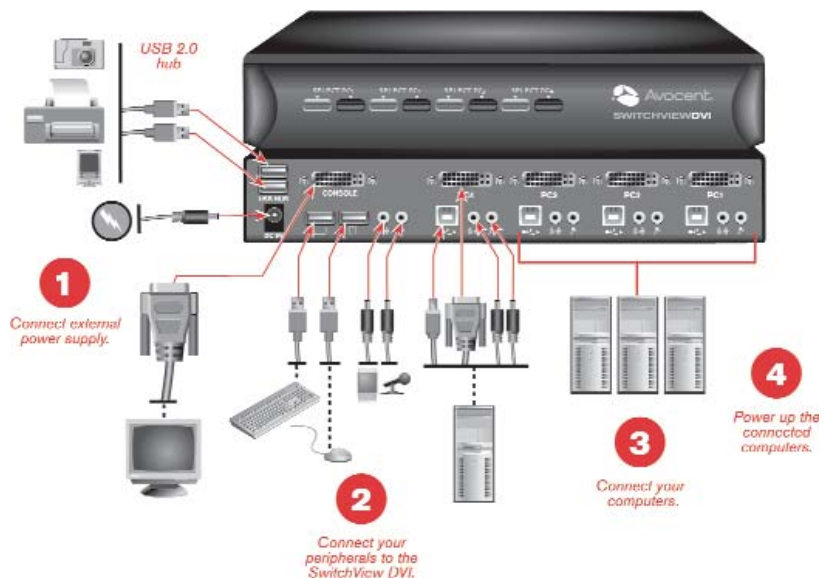

The all-in-one **SwitchView MM (Multimedia)** desktop KVM switches let you switch between USB or PS/2 systems, share your USB devices and control multimedia applications. With one SwitchView Multimedia switch, you can control multiple PCs and share access to your USB devices: digital camera, CD-ROM, PDA, scanner or printer. The SwitchView Multimedia KVM switches are available in 2 and 4 port models, with USB 1.1 and USB 2.0 support.

Note: The SwitchView Multimedia 2 port model with USB 1.1 support does not include the hub feature.

SwitchView MM1 Highlights

- Provides high 2048 x 1536 video resolution
- Push-button or hotkey switching for channel selections
- Configurable scanning among computers to monitor each computer's operating status
- Audio support for speakers and microphones
- USB or PS/2 system support
- Available in 2 and 4-port models with USB 1.1 support
- Backed by Avocent 2 year warranty and technical support

SwitchView MM2 Highlights

- Includes a USB 2.0 built-in hub
- Provides high 2048 x 1536 video resolution
- Push-button or configurable hotkey switching for channel selections
- Configurable scanning among computers to monitor each computer's operating status
- Audio support for speakers and microphones
- USB or PS/2 system support
- Independent switching of KVM and USB hub ports
- USB multimedia keyboard support
- Available in 2 and 4-port models
- Backed by Avocent 2 year warranty and technical support

SwitchView KVM switches include a space-saving design to fit your multi-tasking desktop. Color-coded cables and connectors make your installation fast and easy!